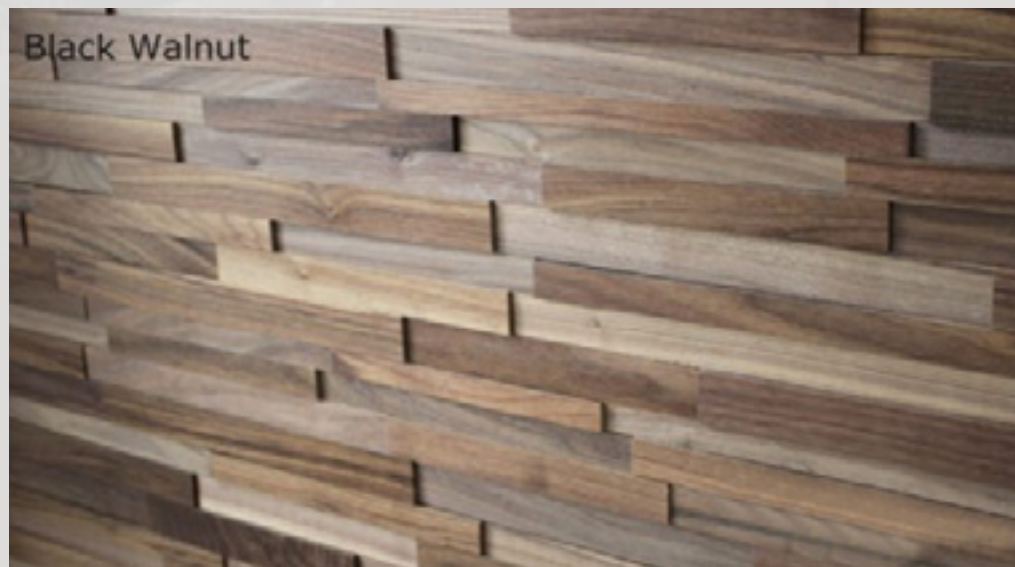

**Construction:** Glued lamination

**Packing:** 3 pcs/carton

**Weight:** 5,5 kg/carton

**Loading:** 2080 cartons/20GP, 1497,6 sqm/20GP

**TB01050**

**Black Walnut**

**WALL CLADDING 3D**

**Wood: Black Walnut**