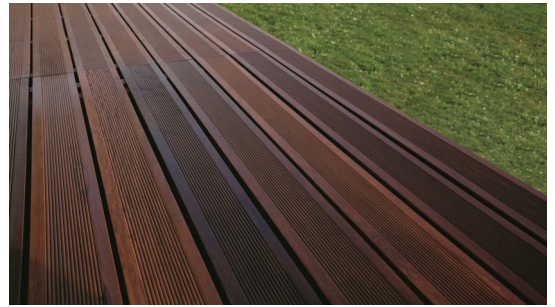

Decking

The Decking lets you create environments in perfect harmony with nature.

The AbDecking could be applied in pools, beaches, terraces, walks, saunas, shower areas and facades.

Dimensions:

Standard Measures		
Thickness (mm)	Width (mm)	Length (mm)
20	90 a 140*	600 a 3100*

Installation:

The boards are nailed to furring strips previously fitted over the wall. Wood boards can be installed using concealed or visible nails.

Consumes per m2 of decking:

3ml strips;

25 pieces of fixings