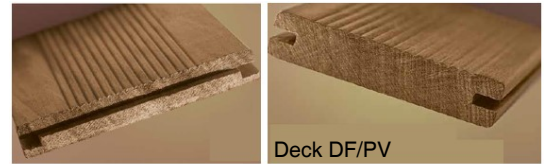

Decking

The Decking lets you create environments in perfect harmony with nature.

The AbDecking could be applied in pools, beaches, terraces, walks, saunas, shower areas and facades.

Dimensions:

Standard Measures		
Thickness (mm)	Width (mm)	Length (mm)
20	90 a 140*	600 a 3100*

Installation:

The boards are nailed to furring strips previously fitted over the wall. Wood boards can be installed using concealed or visible nails.

Consumes per m2 of decking:

3ml strips;

25 pieces of fixings