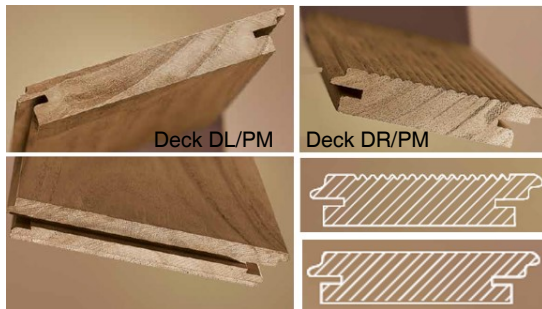

Decking

The Decking lets you create environments in perfect harmony with nature.

The AbDecking could be applied in pools, beaches, terraces, walks, saunas, shower areas and facades.

Dimensions:

Standard Measures		
Thickness (mm)	Width (mm)	Length (mm)
20	90 a 140*	600 a 3100*

Installation:

The boards are nailed to furring strips previously fitted over the wall. Wood boards can be installed using concealed or visible nails.

Consumes per m2 of decking:

3ml strips;

25 pieces of fixings