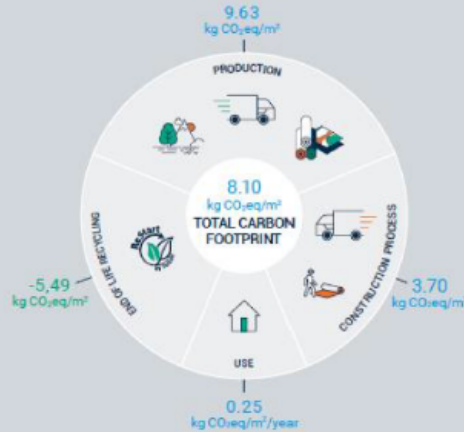

Dimensional stability up to **45° C***

*based on internal tests

The way to better floors

Circular collection **made in Europe**, with **less waste** and **less emissions**

Lighter and thinner rigid product contributing to **low carbon emissions**

Complete transparency from us, peace of mind for you.

Volatile Organic Compounds ≤ 10 $\mu\text{g}/\text{m}^3$. Optimal indoor air quality thanks to ultra-low VOC emissions.

Phthalate-free for a healthier indoor environment.