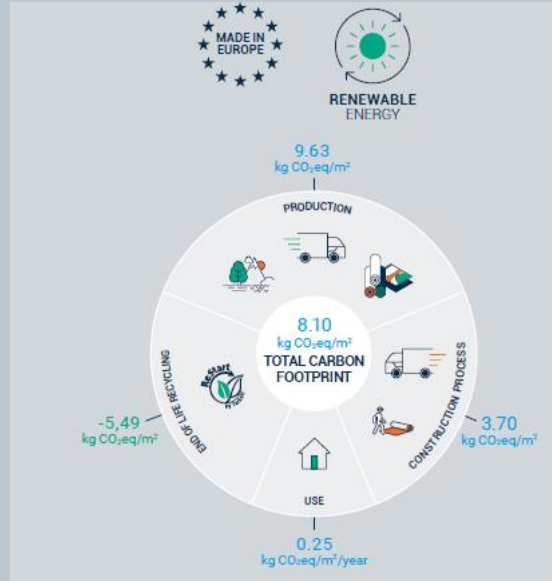

Collecting and recycling your installation and post-use waste with our ReStart® programme*.

30% Recycled content according to ISO 14021.

الشركة الوطنية للتسويق

Essence Rigid 55 - Sales pitch – July 2023

Environmental product declarations (EPD) with recycling scenario and material health statements (MHS) available.

Complete transparency from us, peace of mind for you.

Volatile Organic Compounds ≤ 10 $\mu\text{g}/\text{m}^3$. Optimal indoor air quality thanks to ultra-low VOC emissions.

Phthalate-free for a healthier indoor environment.